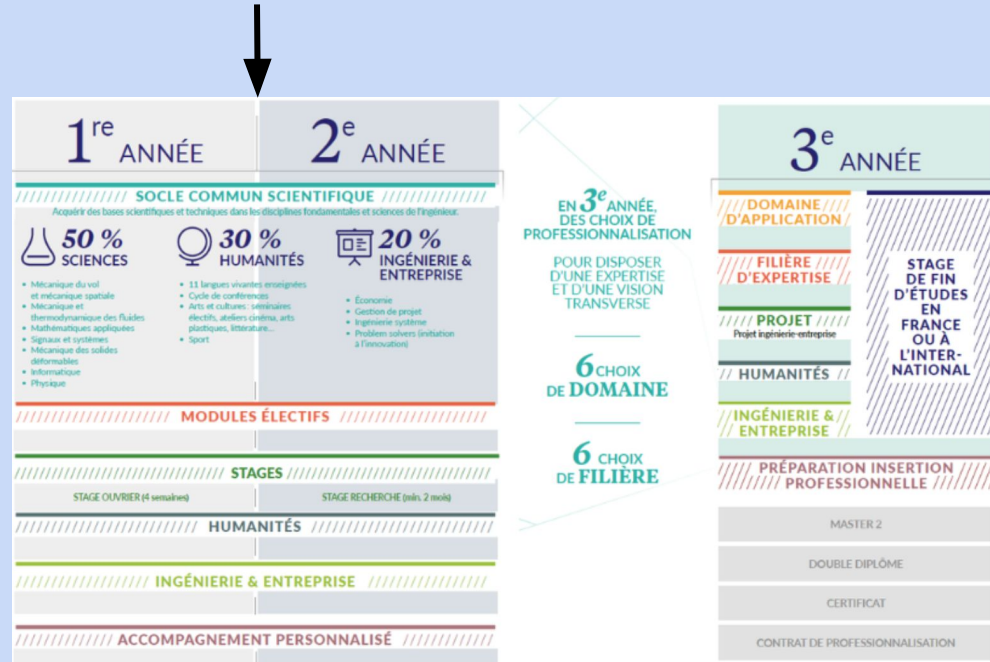

An aerial photograph of a university campus. The central focus is a large, modern building complex with a dark roof. The words 'SUPAERO' and 'ISAE' are painted in large white letters on the roof of different sections of the building. To the right, there are several tennis courts. In the background, there are more buildings, a road, and a large stone building with a tower. The trees are in autumn colors, ranging from green to orange and red. The sky is clear and blue.

Xerrada de mobilitat 2025-2026

Albert Llonch, Jaime Morán, Adrián Olla (mobilitat 2023-2024)

ISAE SUPAERO i les Grandes écoles franceses

Distinció entre universitat i Grande École

- Formació científica
- Formació humanística
- Formació d'empresa i management

Bon renom i bona reputació d'ISAE-SUPAERO

Prestigi d'obtenir un “Diplôme d'Ingénieur”

El campus i Toulouse

Situat a Toulouse (a 15 mins del centre en metro)

Empreses aeronàutiques i aeroespacials:

AIRBUS

THALES